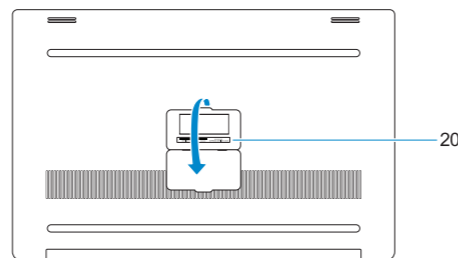

# Features

Značajke | Jellemzők | Компоненты | Funkcije

- |                                  |                        |
|----------------------------------|------------------------|
| 1. Power button                  | 16. Microphone         |
| 2. Kensington security slot      | 17. Power status light |
| 3. Battery status button         | 18. Microphone         |
| 4. Battery status lights         | 19. Speaker            |
| 5. USB 3.0 port with PowerShare  | 20. Service tag label  |
| 6. Memory card reader            |                        |
| 7. Touchpad                      |                        |
| 8. Headset port                  |                        |
| 9. Thunderbolt™ 3 port           |                        |
| 10. HDMI port                    |                        |
| 11. USB 3.0 port with PowerShare |                        |
| 12. Power connector              |                        |
| 13. Camera status light          |                        |
| 14. Camera                       |                        |
| 15. Speaker                      |                        |